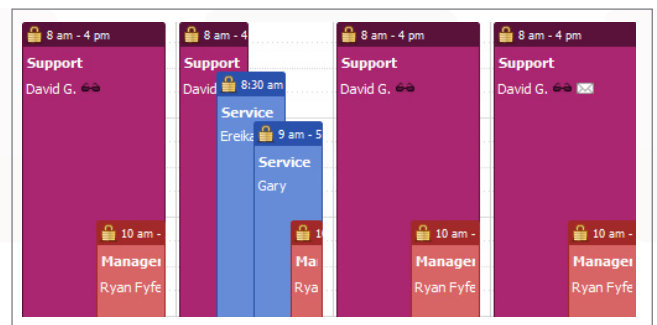

IS YOUR TIME VALUABLE? IS IT WORTH MORE THAN JUST \$1 OR \$2 PER DAY?

Because, that's all you need to let ShiftPlanning release you from the hours spent juggling your staff scheduling and payroll needs. With free setup and a 30-day free trial, you have nothing to lose except your old, costly scheduling process. ShiftPlanning is the top choice workforce software of franchises, small businesses, and large organizations in over 60 countries across the globe.

Shiftplanning combines several business critical functions into one intuitive, easy-to-use, and affordable web-based online application:

EMPLOYEE SCHEDULING

Schedule smarter by working with the most current and accurate data. Know who is available, who is on overtime, who are your top employees, who is on vacation and more.

TIME CLOCKING

Get rid of the need for expensive stand-alone equipment, stream-line the process of time sheet management, and take your employee work data directly to payroll. Using innovative technology ShiftPlanning can still provide the same security features you're used to to ensure on-location time clocking and even biometrics.