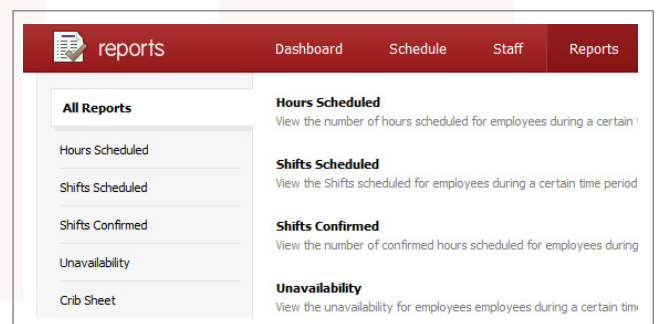

Shiftplanning combines several business critical functions into one intuitive, easy-to-use, and affordable web-based online application:

EMPLOYEE SCHEDULING

Schedule smarter by working with the most current and accurate data. Know who is available, who is on overtime, who are your top employees, who is on vacation and more.

TIME CLOCKING

Get rid of the need for expensive stand-alone equipment, stream-line the process of time sheet management, and take your employee work data directly to payroll. Using innovative technology ShiftPlanning can still provide the same security features you're used to to ensure on-location time clocking and even biometrics.

PAYROLL & REPORTING

Pulling reports and exporting data to your favorite payroll application is as easy as a click of the mouse. Data can be used from our shift confirmation and online time clocking system as well as from your own custom export/reports.