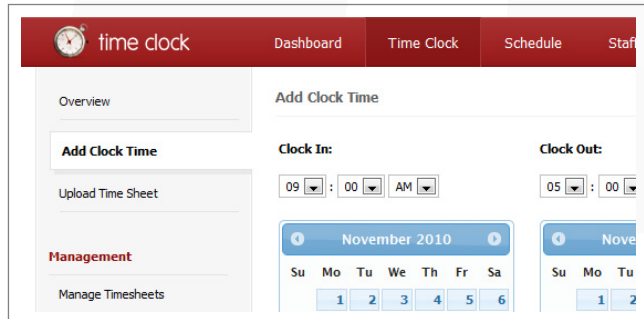

IS YOUR TIME VALUABLE? IS IT WORTH MORE THAN JUST \$1 OR \$2 PER DAY?

Because, that's all you need to let ShiftPlanning release you from the hours spent juggling your staff scheduling and payroll needs. With free setup and a 30-day free trial, you have nothing to lose except your old, costly scheduling process. ShiftPlanning is the top choice workforce software of franchises, small businesses, and large organizations in over 60 countries across the globe.

Shiftplanning combines several business critical functions into one intuitive, easy-to-use, and affordable web-based online application:

EMPLOYEE SCHEDULING

Schedule smarter by working with the most current and accurate data. Know who is available, who is on overtime, who are your top employees, who is on vacation and more.